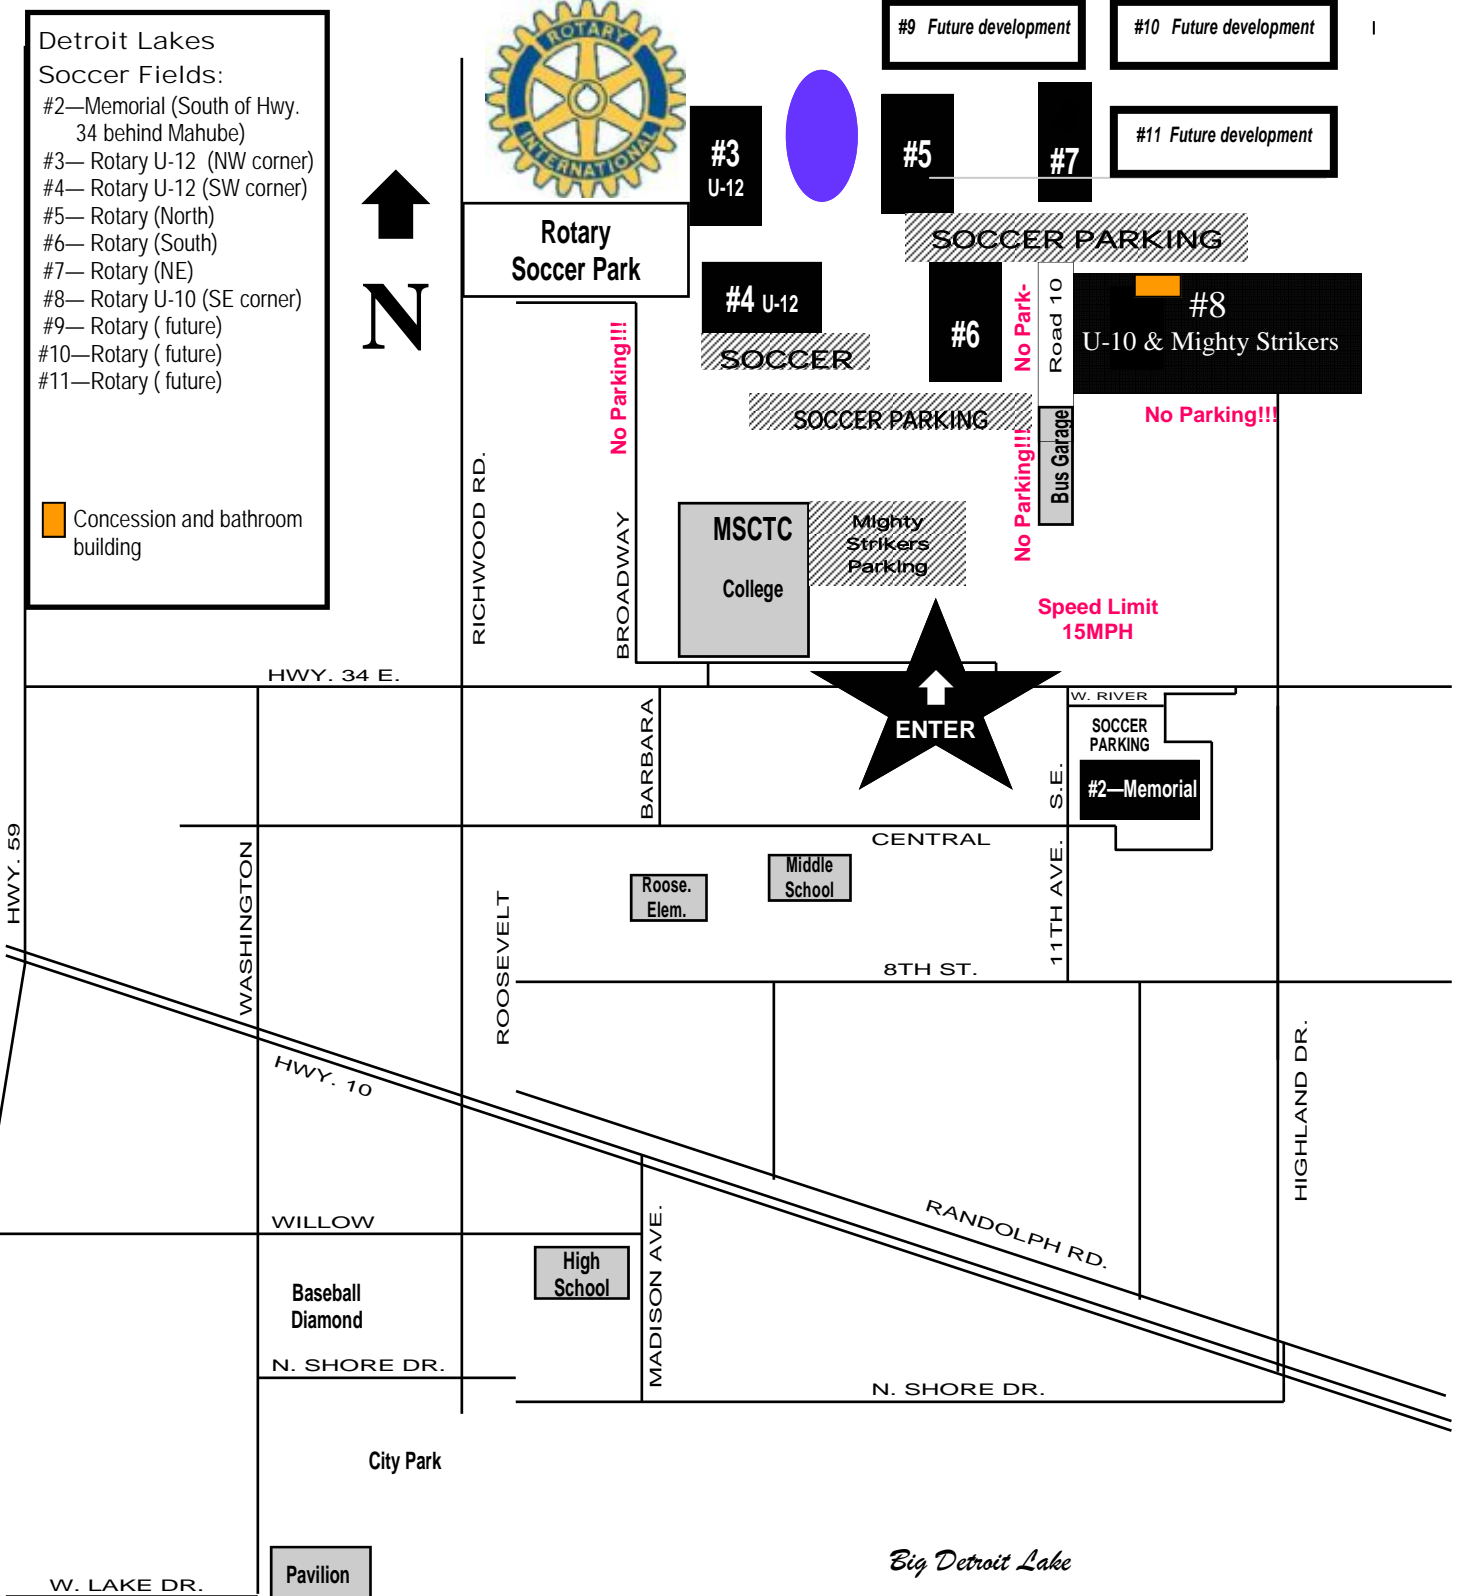

Detroit Lakes Rotary Soccer Park

From Hwy. 34, go through the college parking lot to the designated soccer parking, please back into your spot and **Observe the 15 MPH speed limit.**

Please respect our fields by picking up fans and players trash.

Serious injury or death can result from climbing or hanging on goalposts.

Little Detroit Lake

Big Detroit Lake